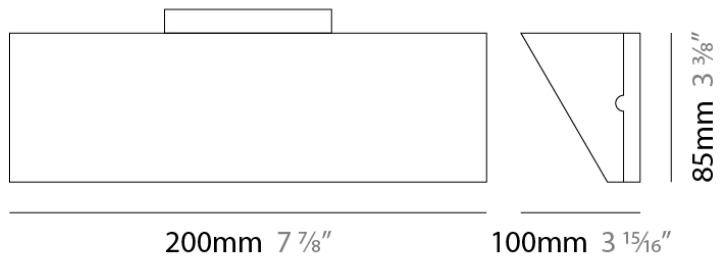

BRIGHT SURFACE

D23038

PROJECT _____

TYPE _____

NOTES _____

QUANTITY _____

DATE _____

GENERAL

Series: Bright
Division: Design
Mounting Type: Surface
Mounting Location: Wall
Subcategory: Ambient

PHYSICAL

Shape: Rectangle
Length (mm): 200
Length (in): 7 ⁷/₈
Height (mm): 85
Height (in): 3 ³/₈
Extension (mm): 100
Extension (in): 3 ¹⁵/₁₆
Light Distribution: Omnidirectional
Weight (kg): 1.4
Weight (lbs): 3
Diffuser: Satin White Glass
Fixture Finish: Light Gray
Fixture Material: Glass / Aluminum

ELECTRICAL

Number of Lamps: 1
Lamp Type: LED Retrofit
Lamp Shape: T3
Bulb Included: Bulb Not Included
Total Output Wattage (W): 100
Max. Wattage Per Lamp (W): 100
Lamp Base: RSC
Dimming: Non-Dimmable
Input Voltage (V): 120
Lamp Voltage (V): 120

LED

OPTICAL

RATINGS AND CERTIFICATIONS

Certified By: CSA Certified to UL and CSA Standards
IP rating: IP20