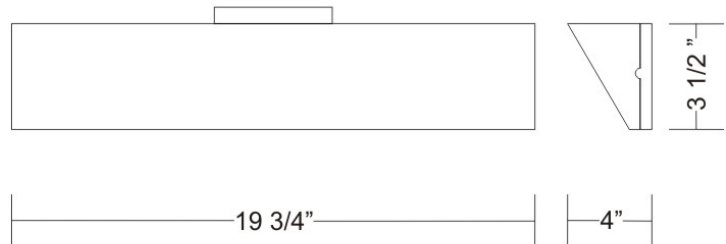

BRIGHT SURFACE

D23045

PROJECT
TYPE
NOTES
QUANTITY
DATE

GENERAL

Series: Bright
Division: Design
Mounting Type: Surface
Mounting Location: Wall
Subcategory: Sconce

PHYSICAL

Width (mm): 500
Width (in): 19.75
Height (mm): 89
Height (in): 3.5
Extension (mm): 102
Extension (in): 4
Weight (kg): 2.04
Weight (lbs): 4.5
Diffuser: Amber Glass
Fixture Finish: Chrome

ELECTRICAL

Number of Lamps: 1
Lamp Type: T4 Compact Fluorescent
Lamp Shape: T4
Bulb Included: Bulb Not Included
Total Output Wattage (W): 36
Max. Wattage Per Lamp (W): 36W
Lamp Base: 2G11
Dimming: Non-Dimmable
Input Voltage (V): 120

LED

OPTICAL

RATINGS AND CERTIFICATIONS

Certified By: CSA Certified to UL and CSA Standards