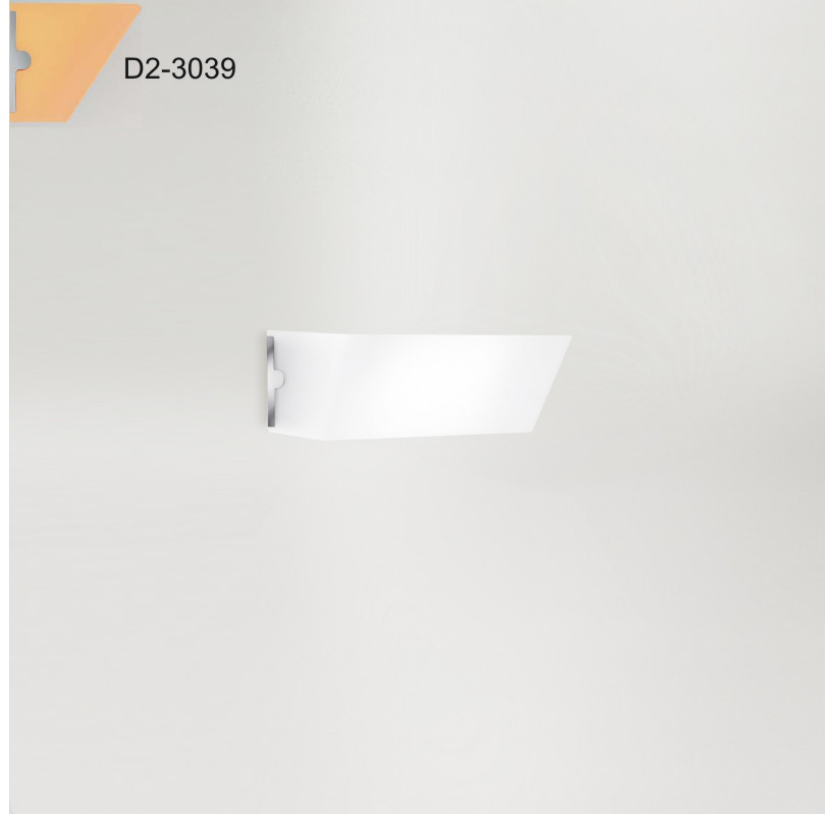

BRIGHT SURFACE

D23039

GENERAL

Series: Bright
Division: Design
Mounting Type: Surface
Mounting Location: Wall
Subcategory: Sconce

PHYSICAL

Length (mm): 197
Length (in): 7 ³/₄
Width (mm): 102
Width (in): 4
Height (mm): 89
Height (in): 3 ¹/₂
Extension (mm): 102
Extension (in): 4
Weight (kg): 1.4
Weight (lbs): 3
Diffuser: Glass

ELECTRICAL

Number of Lamps: 1
Lamp Type: LED Retrofit / Halogen
Lamp Shape: T3
Bulb Included: Bulb Not Included
Total Output Wattage (W): 23 / 100
Max. Wattage Per Lamp (W): 23 / 100
Lamp Base: R7s
Dimming: Non-Dimmable
Input Voltage (V): 120

LED

OPTICAL

RATINGS AND CERTIFICATIONS

Certified By: CSA Certified to UL and CSA Standards

PROJECT	_____
TYPE	_____
NOTES	_____
QUANTITY	_____
DATE	_____